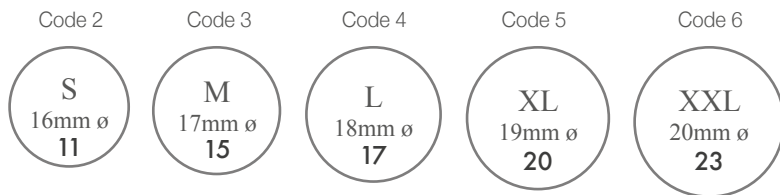

# Honey Woman Ring Sizes

Place your own ring over these circles to determine your finger size.

If you are using the purple ring sizer, please note the ring size corresponds with the numbers stated in purple.