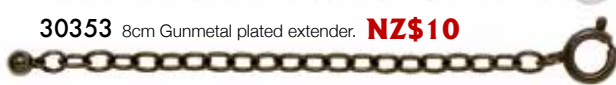

**30350** 24ct gold plated figaro necklace. 55cm. Fold over clasp. **NZ\$45**

**30349** 24ct gold plated figaro bracelet. 21cm. Fold over clasp. **NZ\$29**

**30351** 8cm 24ct Gold plated extender. **NZ\$10**

**30352** 8cm Rhodium plated extender. **NZ\$10**

**30353** 8cm Gunmetal plated extender. **NZ\$10**

**EXTENDERS** for neckwear with bolt ring clasp. Simply use your chain extender by attaching it by its clasp to one side of your open necklace. You may then fasten the necklace clasp into any link, thus obtaining the desired length.