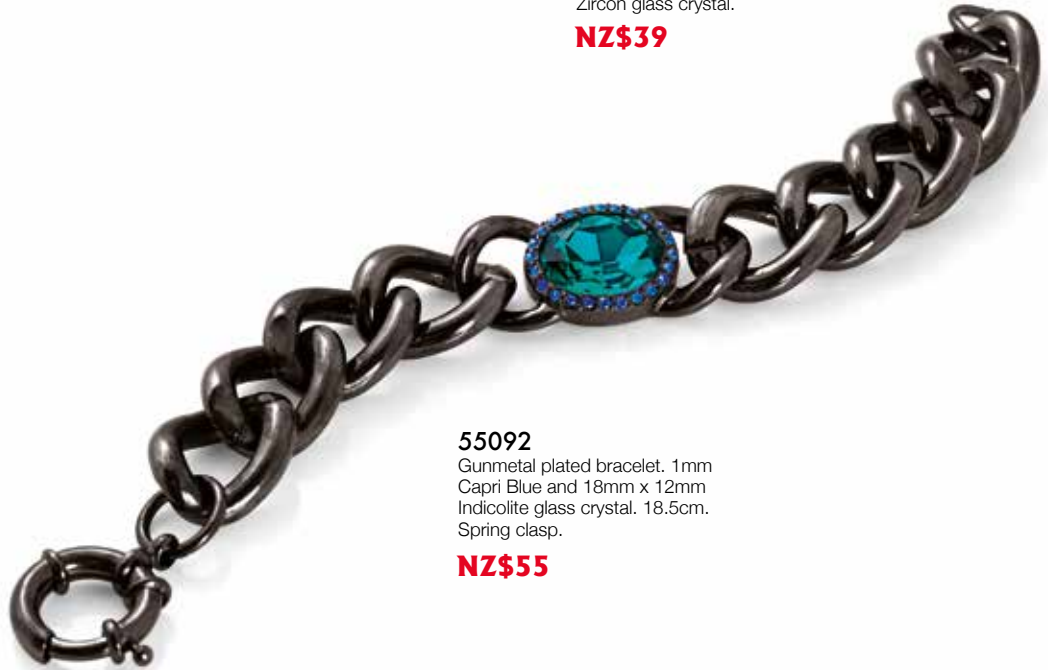

Two-tone Gunmetal and 24ct gold  
plated pendant. 1mm Capri Blue,  
2mm and 4mm Blue Zircon glass  
crystal. Grey shell synthetic crystal.  
65mm drop.

**NZ\$55**

Spero Villorri Couture

**52153 PE**

Gunmetal plated earrings. 2mm Blue Zircon and 6mm Sapphire glass crystal.

**NZ\$25**

**59066**

**M,L,XL,XXL**

Two-tone gunmetal and 24ct gold plated ring. 1mm Blue Zircon glass crystal.

**NZ\$39**

**200173**

**M,L,XL,XXL**

24ct gold plated cocktail ring. 19mm x 24mm Indicolite glass crystal.

**NZ\$45**

**55092**

Gunmetal plated bracelet. 1mm Capri Blue and 18mm x 12mm Indicolite glass crystal. 18.5cm. Spring clasp.

**NZ\$55**

Tiger of Sweden

# Essential Utility Travel Collection

Adore Offer  
**SAVE**

**58046**

Red Canvas-look shopper with  
Chocolate leather-look trim.  
Height 37cm, Width: 32cm,  
Depth: 9cm.

**Valued at NZ\$39**

**Yours for only NZ\$25**