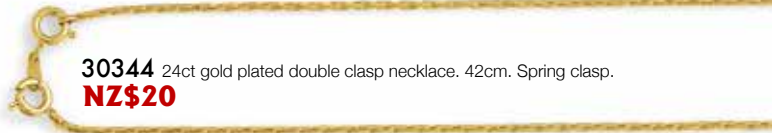

30344 24ct gold plated double clasp necklace. 42cm. Spring clasp.
NZ$20

30345 24ct gold plated twisted leaf necklace. 42cm extends to 48cm. Lobster claw clasp. **NZ$25**