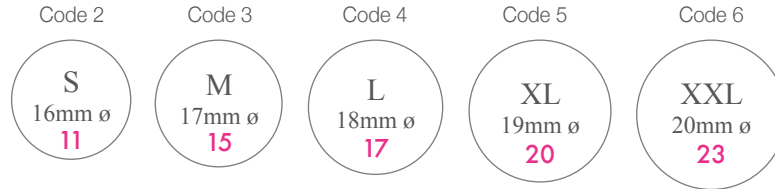

Honey Woman Ring Sizes

Place your own ring over these circles to determine your finger size.

If you are using the purple ring sizer, please note the ring size corresponds with the numbers stated in purple.

THE TEAM IN SOUTH AFRICA

Crew Credits:

Fashion Photography: Patrick Toselli

Styling: Leigh Toselli 083 675 0216

Hair: Karen van Wyngaard at Lampost using EVO

Make-up: Lesley Whitby

Honey Creative Manager: Candice Nel

Stills Photography: Mike and Craig from 360 Digital

Repro:9Mike Lancaster at 360 Digital

Models: Bianca Rentzke, Retha Lethoko (Ice Model Management)

Models: Terrance Wepener (Boss Models Joburg)

Stockists:

Tiger of Sweden

Spero Villioti Couture

Nicci Boutiques

Tik Lee Clothing

That's It!