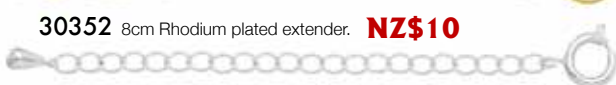

30353 8cm Gunmetal plated extender. **NZ$10**