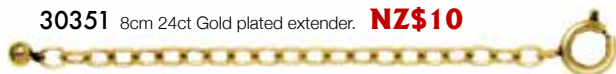

30351 8cm 24ct Gold plated extender. **NZ$10**

30352 8cm Rhodium plated extender. **NZ$10**