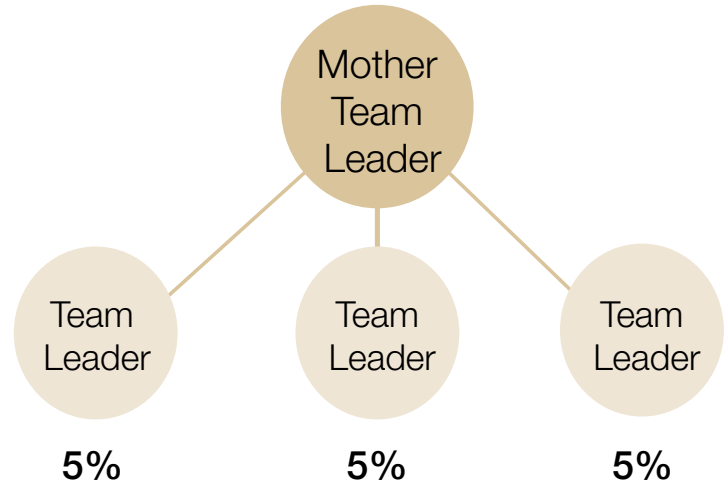

Team Leader Personal Sales

Become a Honey Team Leader

- Up to 45% on your personal sales.

15
Clients

x

2
Items
each

x

NZ$35
ave. selling
price

= $1 050 Sales x 45% discount
= $472.50 earnings from only
15 clients per month

Team Leader Group Sales

- By recruiting a team of Sales Consultants you can earn up to 25% on your team's sales as a Team Leader.

20
Sales
Consultants

x

15
Items/month

x

NZ$35
ave. selling
price

= $10 500 Sales x 25% ave. discount
= $2 625 earnings
per month

Mother Team Leader Group Sales

- By developing the Sales Consultants in your team to also become Team Leaders, you can earn between 2.5% and 5% on their team's sales as a Mother Team Leader.

You can also then qualify to drive a Honey-branded motor vehicle, earn bonus cheques every year, and attend our annual travel incentive.