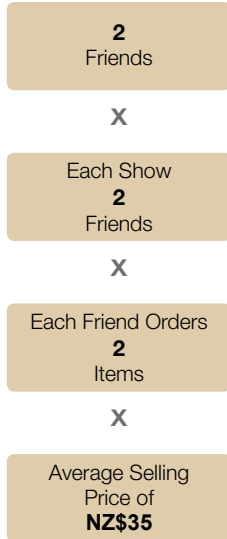

= NZ$280 Sales x 25%
= **$70 additional earnings**

Honey Entrepreneur

Entrepreneur Earnings

By introducing others to the Honey Business Opportunity you will earn an additional 5% – 10%* discount monthly on their discountable sales providing you achieve personal sales of $550 per month. Your Team Leader will manage your recruits on your behalf.

- 5% on Sales Consultants with discountable sales <$550 per month.
- 10% on Sales Consultants with discountable sales >$550 per month.