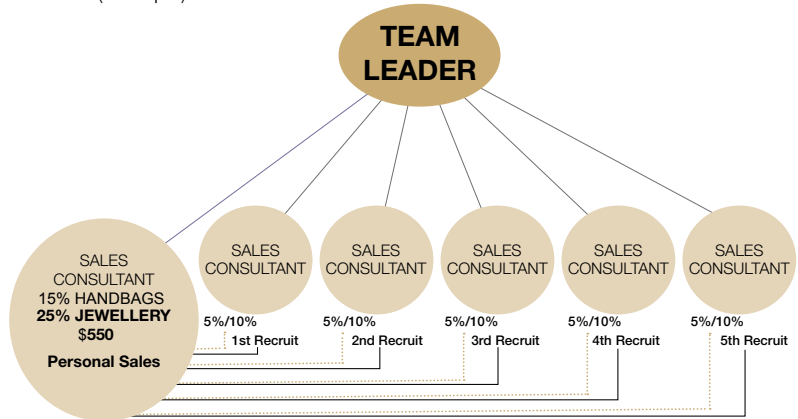

Entrepreneur Structure (Example)

Reach sales of **$4 400** per month and you can become a Team Leader.