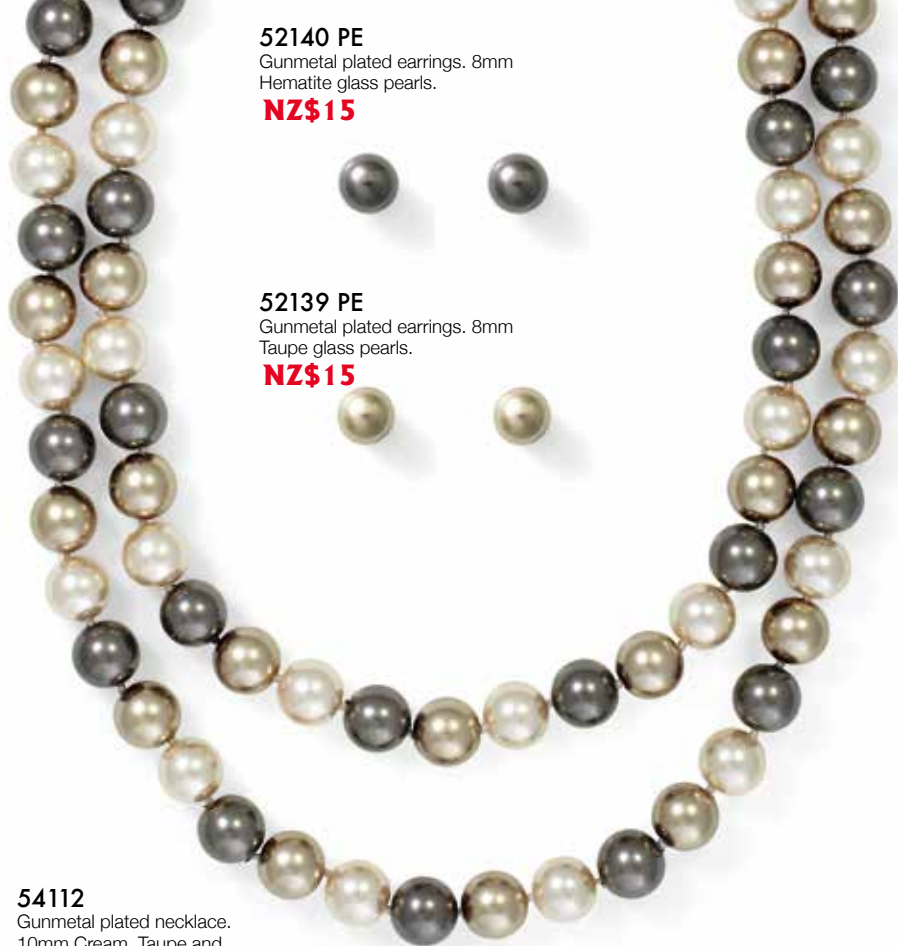

**NZ\$15**

### 54111

Gunmetal plated necklace.  
5mm, 6mm and 8mm  
Champagne glass pearls.  
18mm button Black  
Diamond glass pearl. Black  
Diamond glass crystal.  
48cm extends to 54cm.  
Lobster claw clasp.

**NZ\$45**